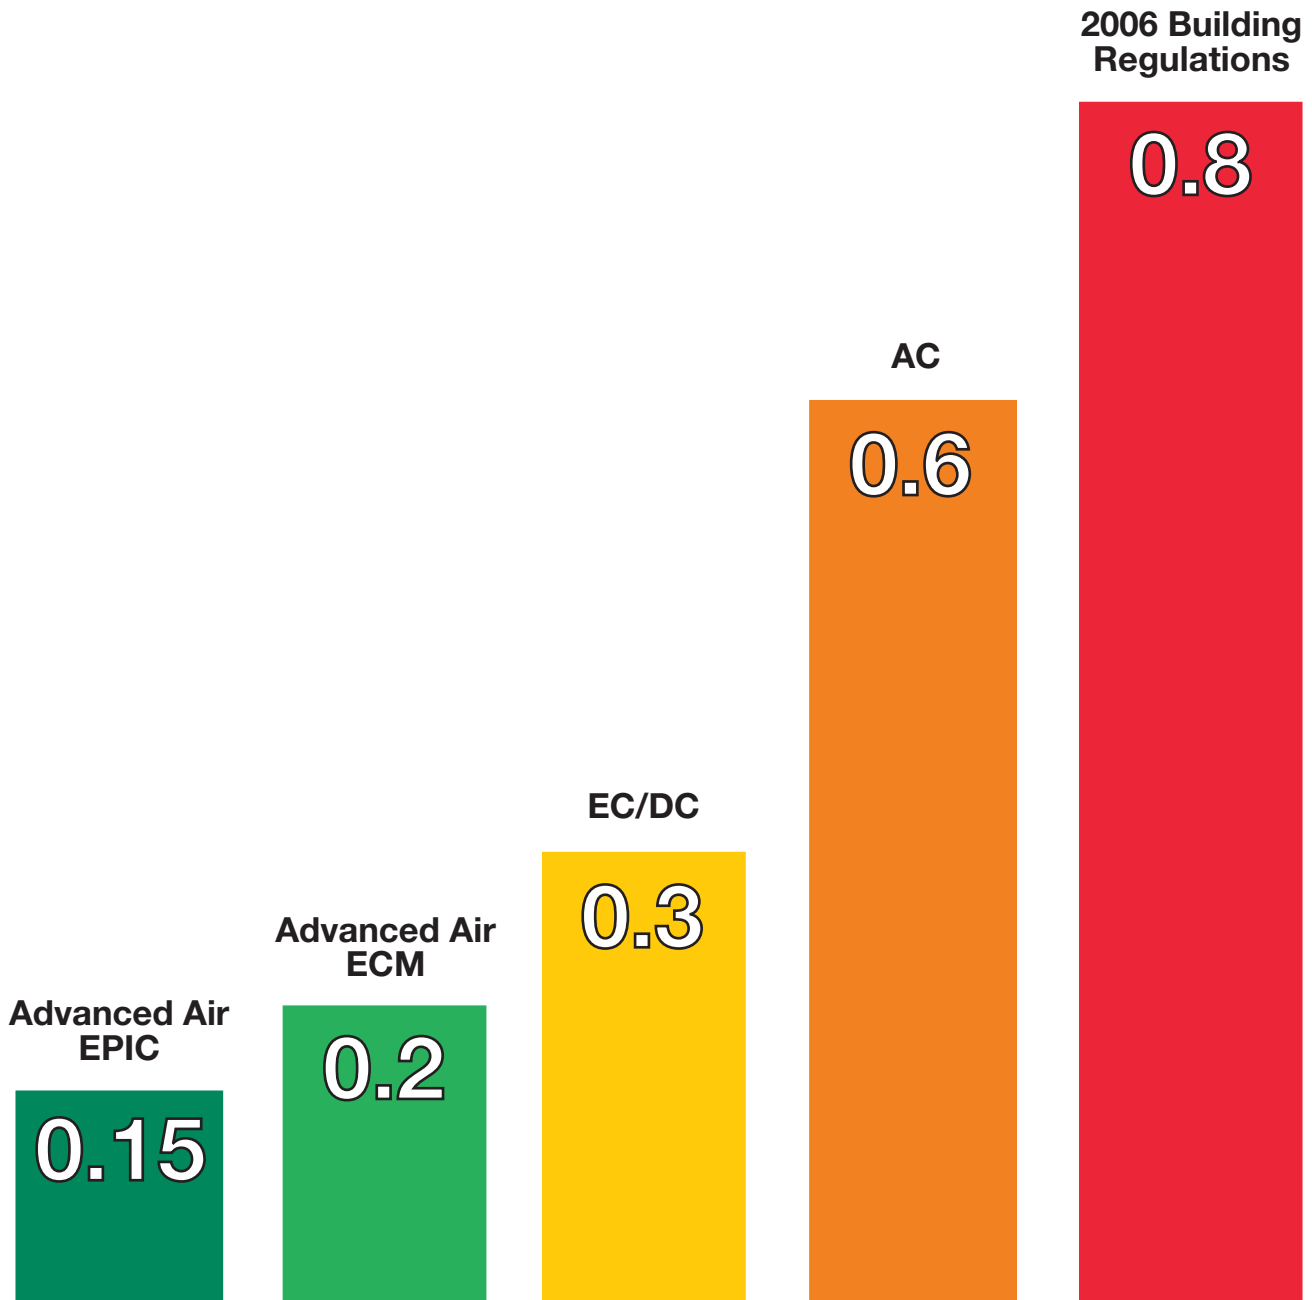

Energy Efficiency Rating Fan Coil Unit

Sometimes less is more

Our EPIC Fan Coil Units exceed 2006 Building Regulations by nearly six times, how many others can make this claim?

This analysis compares the nominal specific fan power for fan coil units in w/l/s